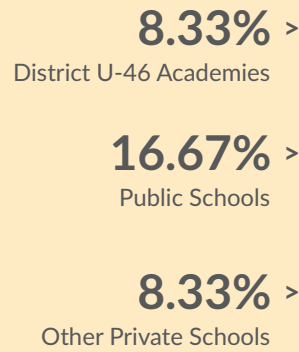

The Best Kept Secret in Elgin!

Secondary Schools

St. Mary students attend upon graduation based on 2017/18 data

St. Edward Central Catholic High School

66% ▾